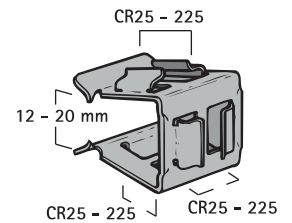

Britclips® Cable Run Clip Flange 8-12 mm

(J 20 110)

for flange 8 - 20 mm

EX 5202 X XXX

EX 5202 0 020

Features and benefits

- for quick fixing of cables
- Part No's EM/EP 5202 0 020: adaptor for fastening of maximum 3 cable run clips (type CR)
- Part No's EM/EP 52020020: adaptor for fastening of maximum 3 cable run clips (type CR)
- material: spring steel (type CS70)
- surface treatment: Delta-Tone 9000 (480 hours)

CR

CRA

Part No.	Code	D (mm)	A (mm)	Model	Pack 1
EP52020712	CR86	6.0 - 7.0	8 - 12	-	25
EM52020912	CR87	7.0 - 9.0	8 - 12	-	100
EP52020912	CR87	7.0 - 9.0	8 - 12	-	25
EM52021112	CR810	10.0 - 11.0	8 - 12	-	100
EP52021112	CR810	10.0 - 11.0	8 - 12	-	25
EM52021412	CR812	12.0 - 14.0	8 - 12	-	100
EP52021412	CR812	12.0 - 14.0	8 - 12	-	25
EM52021812	CR815	15.0 - 18.0	8 - 12	-	100
EP52021812	CR815	15.0 - 18.0	8 - 12	-	25
EM52022412	CR819	19.0 - 24.0	8 - 12	-	100
EP52022412	CR819	19.0 - 24.0	8 - 12	-	25
EM52023012	CR825	25.0 - 30.0	8 - 12	-	100
EP52023012	CR825	25.0 - 30.0	8 - 12	-	25
EM52020020	CRA	0.0	12 - 20	Fits CR25 - CR225	100
EP52020020	CRA	0.0	12 - 20	Fits CR25 - CR225	25

For use with static loads only.

CR

CRA